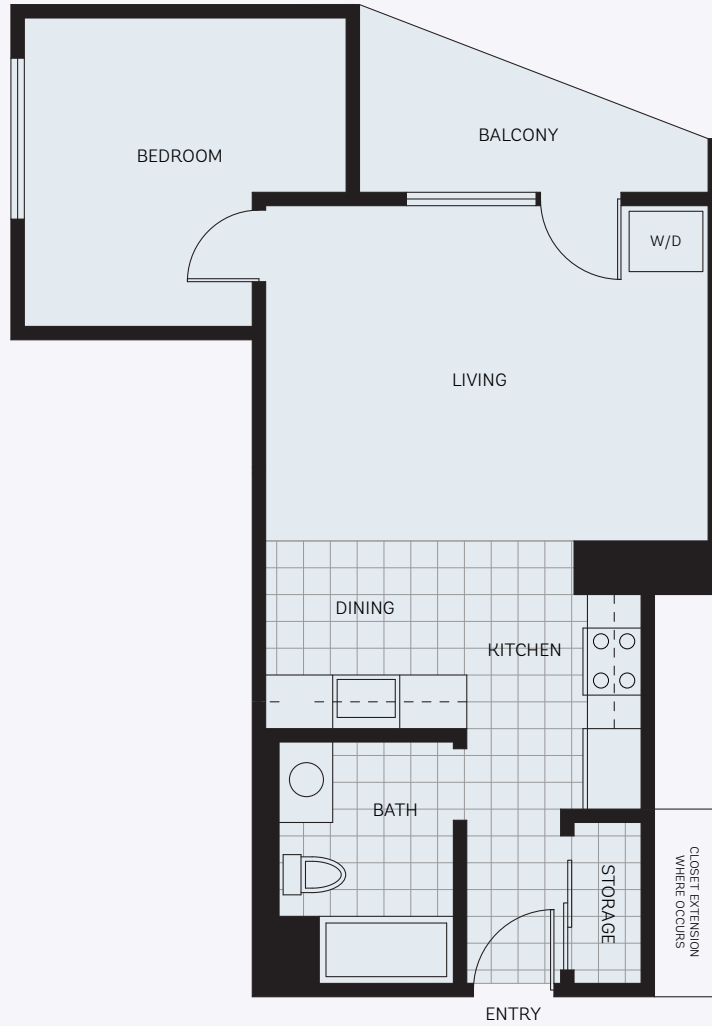

UNIT TYPE E

660 SF
1 BEDROOM
1 BATH

MONTHLY LEASE _____

(760) 699-5434

www.skylineindio.com

Oasis and Bliss Avenue, Indio, CA 92201

SKYLINE
AT BLISS & OASIS

UNIT TYPE F

720 SF
1 BEDROOM
1 BATH

MONTHLY LEASE _____

(760) 699-5434

www.skylineindio.com

Oasis and Bliss Avenue, Indio, CA 92201

SKYLINE
AT BLISS & OASIS

UNIT TYPE G

618 SF
1 BEDROOM
1 BATH