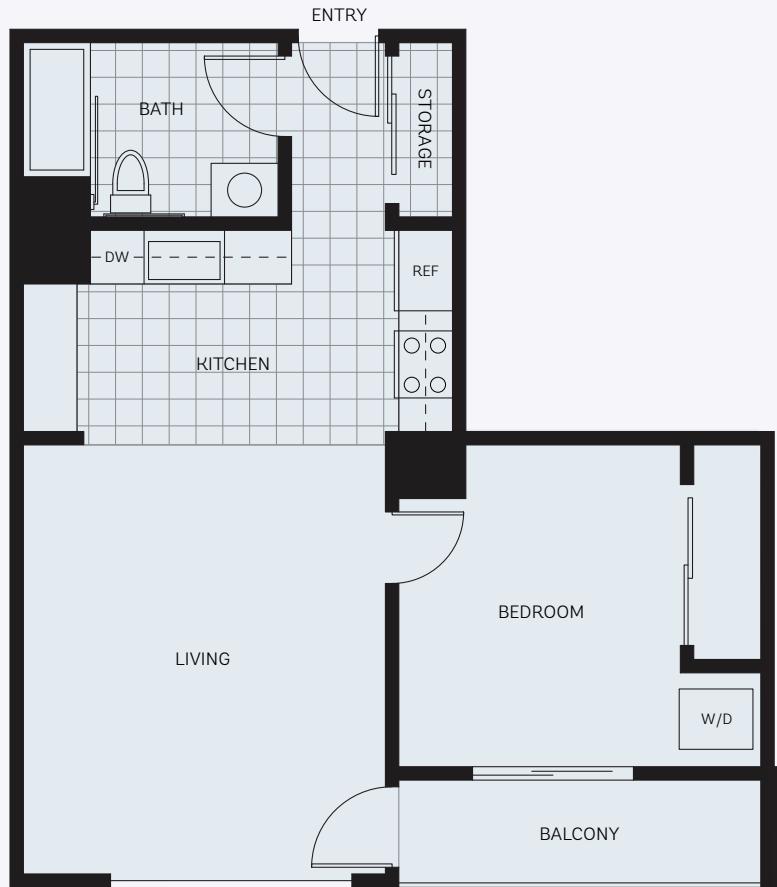

UNIT TYPE E

660 SF
1 BEDROOM
1 BATH

MONTHLY LEASE _____

(760) 699-5434

www.skylineindio.com

Oasis and Bliss Avenue, Indio, CA 92201

SKYLINE
AT BLISS & OASIS

UNIT TYPE F

720 SF
1 BEDROOM
1 BATH

MONTHLY LEASE _____

(760) 699-5434

www.skylineindio.com

Oasis and Bliss Avenue, Indio, CA 92201

SKYLINE
AT BLISS & OASIS

UNIT TYPE G

618 SF
1 BEDROOM
1 BATH