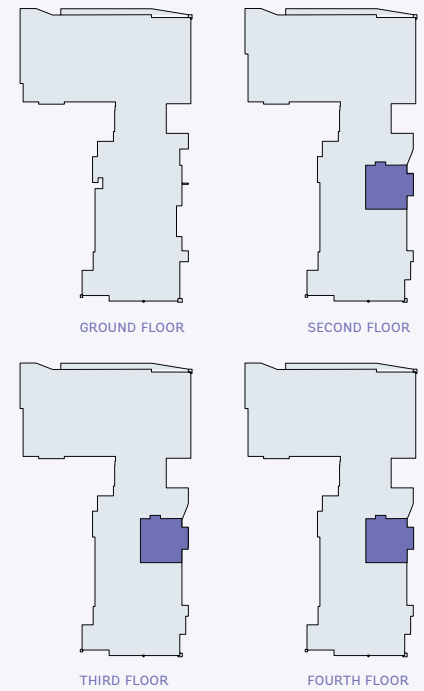

# UNIT TYPE J

1,008 SF  
2 BEDROOM  
2 BATH

MONTHLY LEASE \_\_\_\_\_

(760) 699-5434

[www.skylineindio.com](http://www.skylineindio.com)

Oasis and Bliss Avenue, Indio, CA 92201

**SKYLINE**  
AT BLISS & OASIS

# UNIT TYPE K

965 SF  
2 BEDROOM  
2 BATH

MONTHLY LEASE \_\_\_\_\_

 (760) 699-5434     [www.skylineindio.com](http://www.skylineindio.com)     Oasis and Bliss Avenue, Indio, CA 92201

Plans are artist's renderings only, may not accurately represent the actual condition of a home as constructed, and may contain options which are not standard on all models. We reserve the right to make changes to these floor plans, specifications, dimensions, designs and elevations without prior notice. Stated dimensions and square footage are estimated and should not be used as representation of the home's actual size.

# UNIT TYPE L

998 SF  
2 BEDROOM  
2 BATH

MONTHLY LEASE \_\_\_\_\_

 (760) 699-5434  [www.skylineindio.com](http://www.skylineindio.com)  Oasis and Bliss Avenue, Indio, CA 92201

**SKYLINE**  
AT BLISS & OASIS