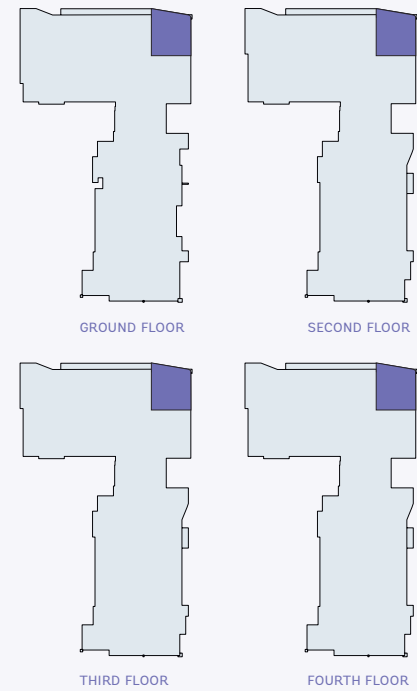

# UNIT TYPE H

982 SF  
2 BEDROOM  
2 BATH

MONTHLY LEASE \_\_\_\_\_

(760) 699-5434    [www.skylineindio.com](http://www.skylineindio.com)    Oasis and Bliss Avenue, Indio, CA 92201

Plans are artist's renderings only, may not accurately represent the actual condition of a home as constructed, and may contain options which are not standard on all models. We reserve the right to make changes to these floor plans, specifications, dimensions, designs and elevations without prior notice. Stated dimensions and square footage are estimated and should not be used as representation of the home's actual size.

# UNIT TYPE J

1,008 SF  
2 BEDROOM  
2 BATH

MONTHLY LEASE \_\_\_\_\_

(760) 699-5434

[www.skylineindio.com](http://www.skylineindio.com)

Oasis and Bliss Avenue, Indio, CA 92201

**SKYLINE**  
AT BLISS & OASIS

# UNIT TYPE K

965 SF  
2 BEDROOM  
2 BATH

MONTHLY LEASE \_\_\_\_\_

 (760) 699-5434     [www.skylineindio.com](http://www.skylineindio.com)     Oasis and Bliss Avenue, Indio, CA 92201

Plans are artist's renderings only, may not accurately represent the actual condition of a home as constructed, and may contain options which are not standard on all models. We reserve the right to make changes to these floor plans, specifications, dimensions, designs and elevations without prior notice. Stated dimensions and square footage are estimated and should not be used as representation of the home's actual size.

# UNIT TYPE L

998 SF  
2 BEDROOM  
2 BATH

MONTHLY LEASE \_\_\_\_\_

 (760) 699-5434  [www.skylineindio.com](http://www.skylineindio.com)  Oasis and Bliss Avenue, Indio, CA 92201

**SKYLINE**  
AT BLISS & OASIS