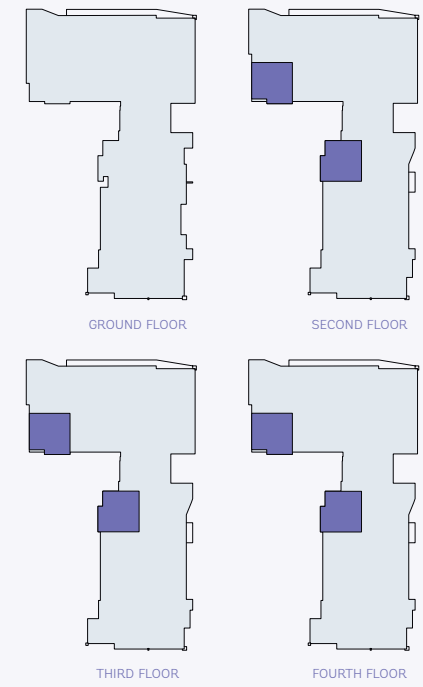

# UNIT TYPE H

982 SF  
2 BEDROOM  
2 BATH

MONTHLY LEASE \_\_\_\_\_

(760) 699-5434    [www.skylineindio.com](http://www.skylineindio.com)    Oasis and Bliss Avenue, Indio, CA 92201

Plans are artist's renderings only, may not accurately represent the actual condition of a home as constructed, and may contain options which are not standard on all models. We reserve the right to make changes to these floor plans, specifications, dimensions, designs and elevations without prior notice. Stated dimensions and square footage are estimated and should not be used as representation of the home's actual size.

# UNIT TYPE J

1,008 SF  
2 BEDROOM  
2 BATH

MONTHLY LEASE \_\_\_\_\_

(760) 699-5434

[www.skylineindio.com](http://www.skylineindio.com)

Oasis and Bliss Avenue, Indio, CA 92201

**SKYLINE**  
AT BLISS & OASIS

# UNIT TYPE K

965 SF  
2 BEDROOM  
2 BATH

MONTHLY LEASE \_\_\_\_\_

 (760) 699-5434     [www.skylineindio.com](http://www.skylineindio.com)     Oasis and Bliss Avenue, Indio, CA 92201

Plans are artist's renderings only, may not accurately represent the actual condition of a home as constructed, and may contain options which are not standard on all models. We reserve the right to make changes to these floor plans, specifications, dimensions, designs and elevations without prior notice. Stated dimensions and square footage are estimated and should not be used as representation of the home's actual size.

# UNIT TYPE L

998 SF  
2 BEDROOM  
2 BATH

MONTHLY LEASE \_\_\_\_\_

 (760) 699-5434  [www.skylineindio.com](http://www.skylineindio.com)  Oasis and Bliss Avenue, Indio, CA 92201

**SKYLINE**  
AT BLISS & OASIS