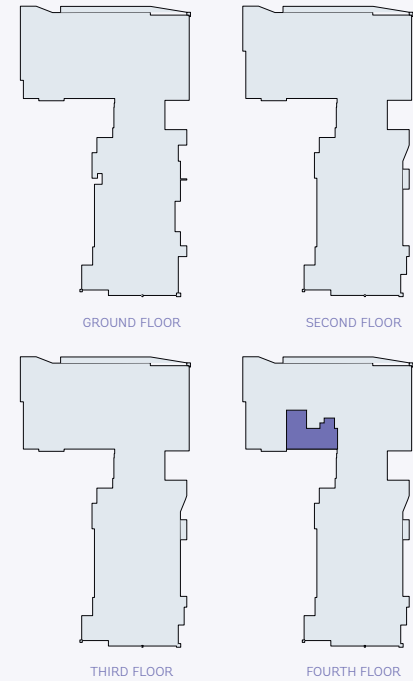

UNIT TYPE M

965 SF
2 BEDROOM
2 BATH

MONTHLY LEASE _____

(760) 699-5434   www.skylineindio.com   Oasis and Bliss Avenue, Indio, CA 92201

Plans are artist's renderings only, may not accurately represent the actual condition of a home as constructed, and may contain options which are not standard on all models. We reserve the right to make changes to these floor plans, specifications, dimensions, designs and elevations without prior notice. Stated dimensions and square footage are estimated and should not be used as representation of the home's actual size.