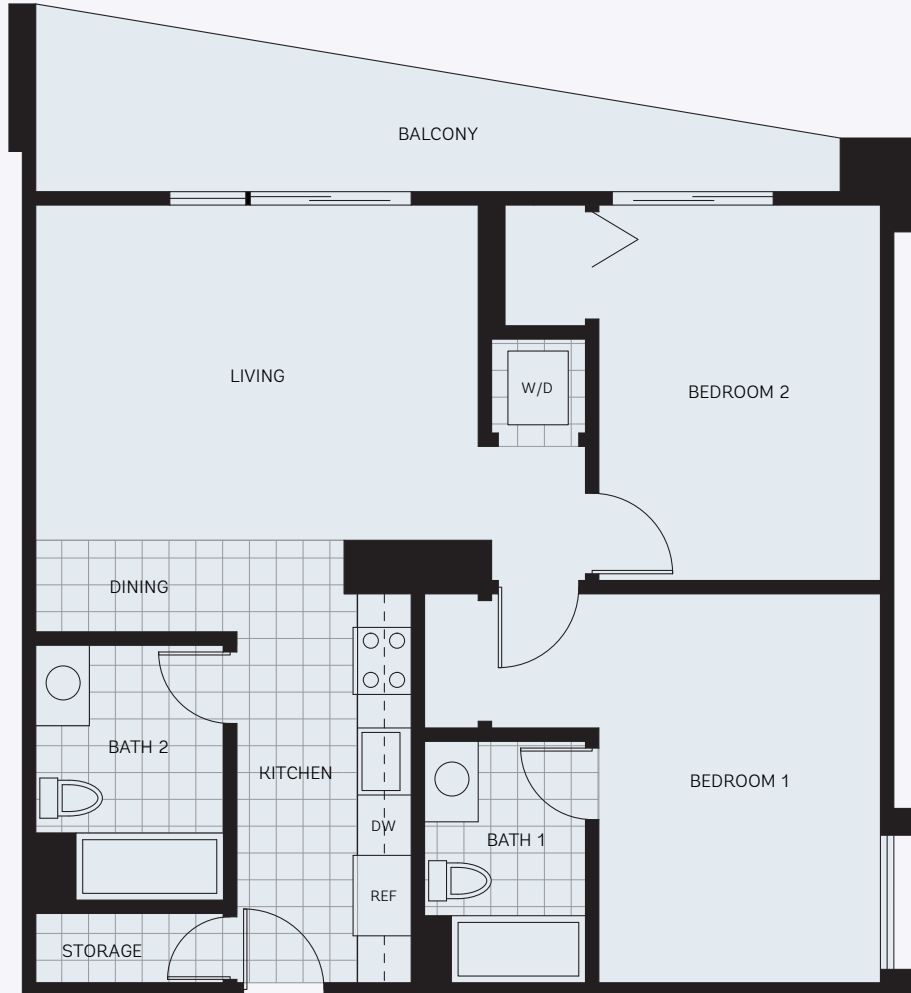

# UNIT TYPE H

982 SF  
2 BEDROOM  
2 BATH

MONTHLY LEASE \_\_\_\_\_

(760) 699-5434    [www.skylineindio.com](http://www.skylineindio.com)    Oasis and Bliss Avenue, Indio, CA 92201

Plans are artist's renderings only, may not accurately represent the actual condition of a home as constructed, and may contain options which are not standard on all models. We reserve the right to make changes to these floor plans, specifications, dimensions, designs and elevations without prior notice. Stated dimensions and square footage are estimated and should not be used as representation of the home's actual size.

# UNIT TYPE J

1,008 SF  
2 BEDROOM  
2 BATH

MONTHLY LEASE \_\_\_\_\_

(760) 699-5434

[www.skylineindio.com](http://www.skylineindio.com)

Oasis and Bliss Avenue, Indio, CA 92201

**SKYLINE**  
AT BLISS & OASIS

# UNIT TYPE K

965 SF  
2 BEDROOM  
2 BATH

MONTHLY LEASE \_\_\_\_\_

 (760) 699-5434     [www.skylineindio.com](http://www.skylineindio.com)     Oasis and Bliss Avenue, Indio, CA 92201

Plans are artist's renderings only, may not accurately represent the actual condition of a home as constructed, and may contain options which are not standard on all models. We reserve the right to make changes to these floor plans, specifications, dimensions, designs and elevations without prior notice. Stated dimensions and square footage are estimated and should not be used as representation of the home's actual size.

# UNIT TYPE L

998 SF  
2 BEDROOM  
2 BATH

MONTHLY LEASE \_\_\_\_\_

 (760) 699-5434  [www.skylineindio.com](http://www.skylineindio.com)  Oasis and Bliss Avenue, Indio, CA 92201

**SKYLINE**  
AT BLISS & OASIS