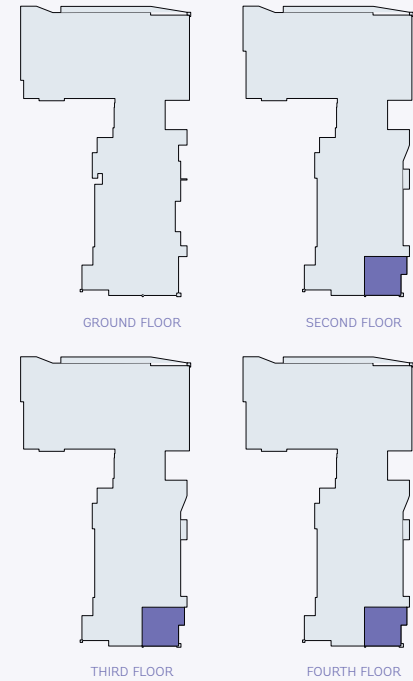

# UNIT TYPE M

965 SF  
2 BEDROOM  
2 BATH

MONTHLY LEASE \_\_\_\_\_

(760) 699-5434    [www.skylineindio.com](http://www.skylineindio.com)    Oasis and Bliss Avenue, Indio, CA 92201

Plans are artist's renderings only, may not accurately represent the actual condition of a home as constructed, and may contain options which are not standard on all models. We reserve the right to make changes to these floor plans, specifications, dimensions, designs and elevations without prior notice. Stated dimensions and square footage are estimated and should not be used as representation of the home's actual size.

# UNIT TYPE N

965 SF  
2 BEDROOM  
2 BATH

MONTHLY LEASE \_\_\_\_\_

 (760) 699-5434    
  [www.skylineindio.com](http://www.skylineindio.com)    
  Oasis and Bliss Avenue, Indio, CA 92201

**SKYLINE**  
AT BLISS & OASIS