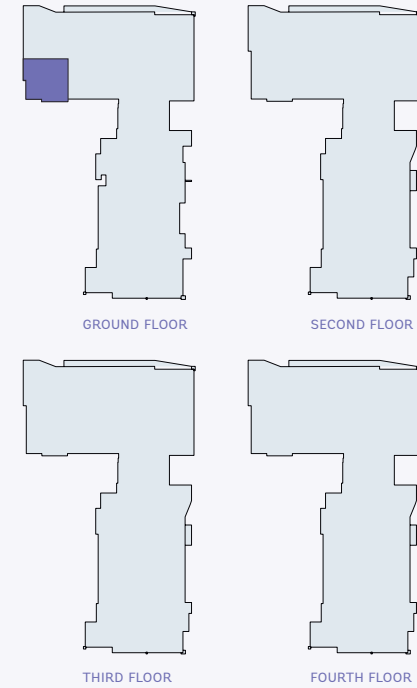

# UNIT TYPE P

1,110 SF  
2 BEDROOM  
2 BATH

MONTHLY LEASE \_\_\_\_\_

(760) 699-5434

[www.skylineindio.com](http://www.skylineindio.com)

Oasis and Bliss Avenue, Indio, CA 92201

**SKYLINE**  
AT BLISS & OASIS

# UNIT TYPE Q

983 SF  
2 BEDROOM  
2 BATH

MONTHLY LEASE \_\_\_\_\_

(760) 699-5434

[www.skylineindio.com](http://www.skylineindio.com)

Oasis and Bliss Avenue, Indio, CA 92201

**SKYLINE**  
AT BLISS & OASIS