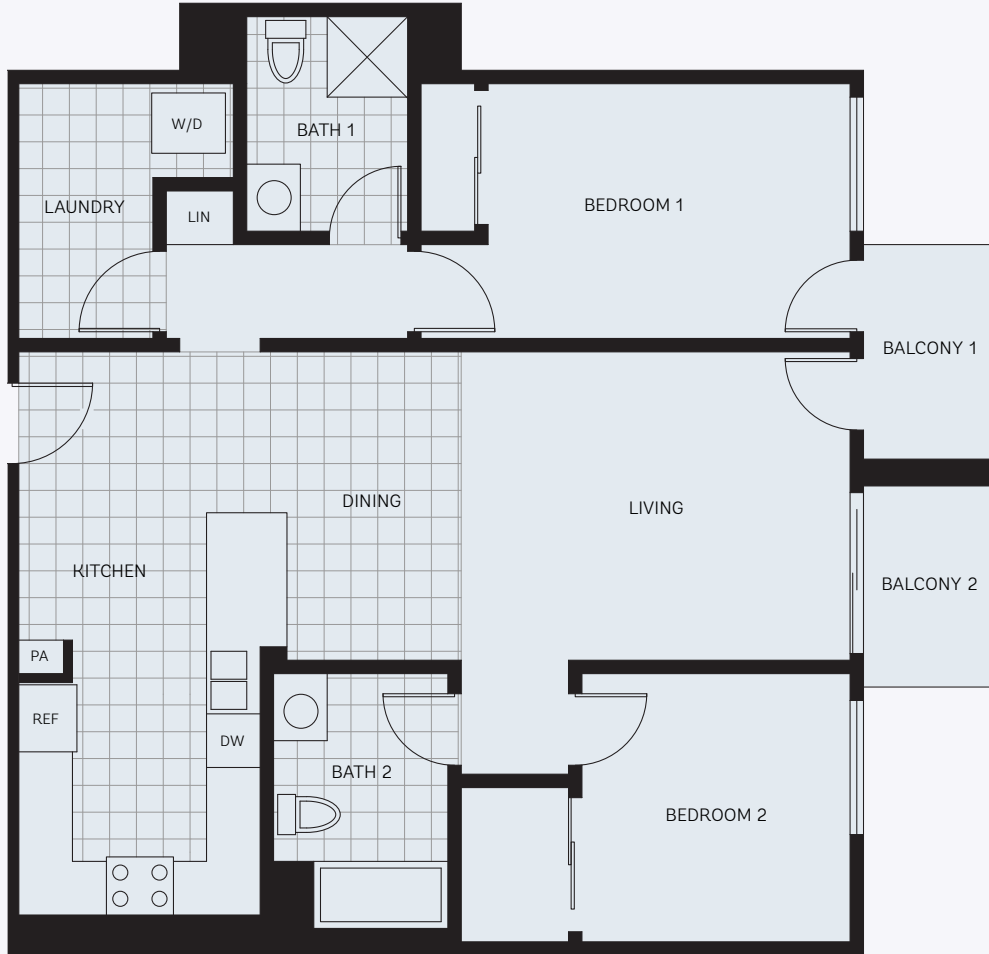

# UNIT TYPE H

982 SF  
2 BEDROOM  
2 BATH

MONTHLY LEASE \_\_\_\_\_

(760) 699-5434    [www.skylineindio.com](http://www.skylineindio.com)    Oasis and Bliss Avenue, Indio, CA 92201

Plans are artist's renderings only, may not accurately represent the actual condition of a home as constructed, and may contain options which are not standard on all models. We reserve the right to make changes to these floor plans, specifications, dimensions, designs and elevations without prior notice. Stated dimensions and square footage are estimated and should not be used as representation of the home's actual size.

# UNIT TYPE J

1,008 SF  
2 BEDROOM  
2 BATH

MONTHLY LEASE \_\_\_\_\_

(760) 699-5434

[www.skylineindio.com](http://www.skylineindio.com)

Oasis and Bliss Avenue, Indio, CA 92201

**SKYLINE**  
AT BLISS & OASIS

# UNIT TYPE K

965 SF  
2 BEDROOM  
2 BATH

MONTHLY LEASE \_\_\_\_\_

 (760) 699-5434     [www.skylineindio.com](http://www.skylineindio.com)     Oasis and Bliss Avenue, Indio, CA 92201

Plans are artist's renderings only, may not accurately represent the actual condition of a home as constructed, and may contain options which are not standard on all models. We reserve the right to make changes to these floor plans, specifications, dimensions, designs and elevations without prior notice. Stated dimensions and square footage are estimated and should not be used as representation of the home's actual size.

# UNIT TYPE L

998 SF  
2 BEDROOM  
2 BATH

MONTHLY LEASE \_\_\_\_\_

 (760) 699-5434  [www.skylineindio.com](http://www.skylineindio.com)  Oasis and Bliss Avenue, Indio, CA 92201

**SKYLINE**  
AT BLISS & OASIS