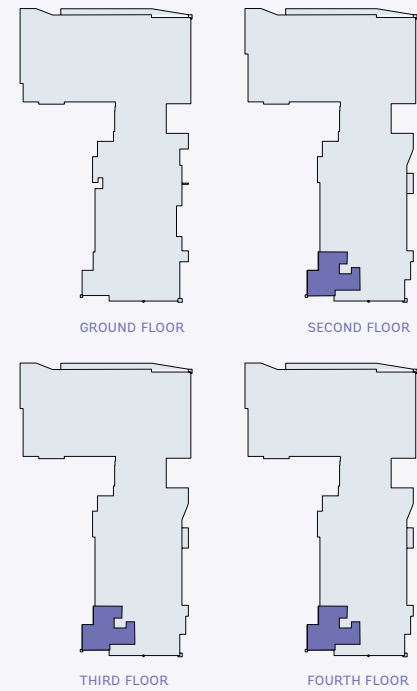

# UNIT TYPE H

982 SF  
2 BEDROOM  
2 BATH

MONTHLY LEASE \_\_\_\_\_

(760) 699-5434    [www.skylineindio.com](http://www.skylineindio.com)    Oasis and Bliss Avenue, Indio, CA 92201

Plans are artist's renderings only, may not accurately represent the actual condition of a home as constructed, and may contain options which are not standard on all models. We reserve the right to make changes to these floor plans, specifications, dimensions, designs and elevations without prior notice. Stated dimensions and square footage are estimated and should not be used as representation of the home's actual size.

# UNIT TYPE J

1,008 SF  
2 BEDROOM  
2 BATH

MONTHLY LEASE \_\_\_\_\_

(760) 699-5434

[www.skylineindio.com](http://www.skylineindio.com)

Oasis and Bliss Avenue, Indio, CA 92201

**SKYLINE**  
AT BLISS & OASIS

# UNIT TYPE K

965 SF  
2 BEDROOM  
2 BATH

MONTHLY LEASE \_\_\_\_\_

 (760) 699-5434     [www.skylineindio.com](http://www.skylineindio.com)     Oasis and Bliss Avenue, Indio, CA 92201

Plans are artist's renderings only, may not accurately represent the actual condition of a home as constructed, and may contain options which are not standard on all models. We reserve the right to make changes to these floor plans, specifications, dimensions, designs and elevations without prior notice. Stated dimensions and square footage are estimated and should not be used as representation of the home's actual size.

# UNIT TYPE L

998 SF  
2 BEDROOM  
2 BATH

MONTHLY LEASE \_\_\_\_\_

 (760) 699-5434  [www.skylineindio.com](http://www.skylineindio.com)  Oasis and Bliss Avenue, Indio, CA 92201

**SKYLINE**  
AT BLISS & OASIS