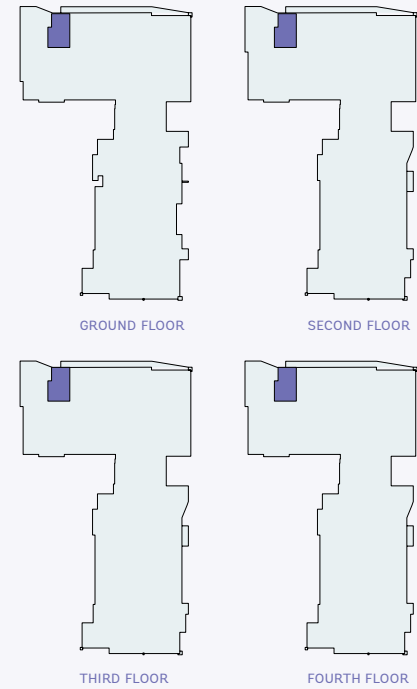

UNIT TYPE A

513 SF
STUDIO BEDROOM
1 BATH

MONTHLY LEASE _____

(760) 699-5434

www.skylineindio.com

Oasis and Bliss Avenue, Indio, CA 92201

SKYLINE
AT BLISS & OASIS

UNIT TYPE B

445 SF
STUDIO BEDROOM
1 BATH

MONTHLY LEASE

(760) 699-5434

www.skylineindio.com

Oasis and Bliss Avenue, Indio, CA 92201

SKYLINE
AT BLISS & OASIS

Plans are artist's renderings only, may not accurately represent the actual condition of a home as constructed, and may contain options which are not standard on all models. We reserve the right to make changes to these floor plans, specifications, dimensions, designs and elevations without prior notice. Stated dimensions and square footage are estimated and should not be used as representation of the home's actual size.

REVISION 3.20.23

UNIT TYPE C

575 SF
STUDIO BEDROOM
1 BATH

MONTHLY LEASE _____

(760) 699-5434

www.skylineindio.com

Oasis and Bliss Avenue, Indio, CA 92201

SKYLINE
AT BLISS & OASIS