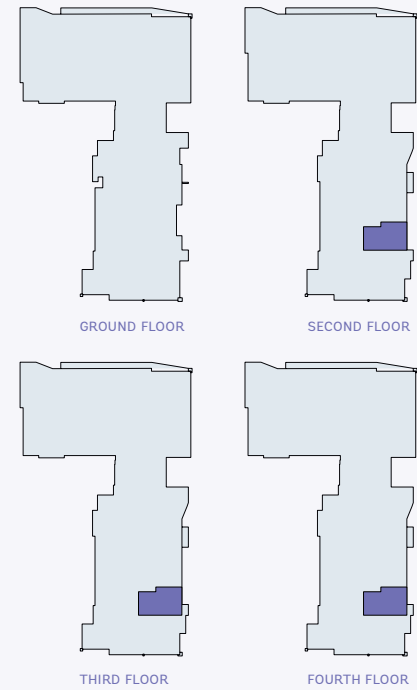

Plans are artist's renderings only, may not accurately represent the actual condition of a home as constructed, and may contain options which are not standard on all models. We reserve the right to make changes to these floor plans, specifications, dimensions, designs and elevations without prior notice. Stated dimensions and square footage are estimated and should not be used as representation of the home's actual size.

REVISION 3.20.23

UNIT TYPE D

575 SF
STUDIO BEDROOM
1 BATH

MONTHLY LEASE _____

(760) 699-5434

www.skylineindio.com

Oasis and Bliss Avenue, Indio, CA 92201

SKYLINE
AT BLISS & OASIS