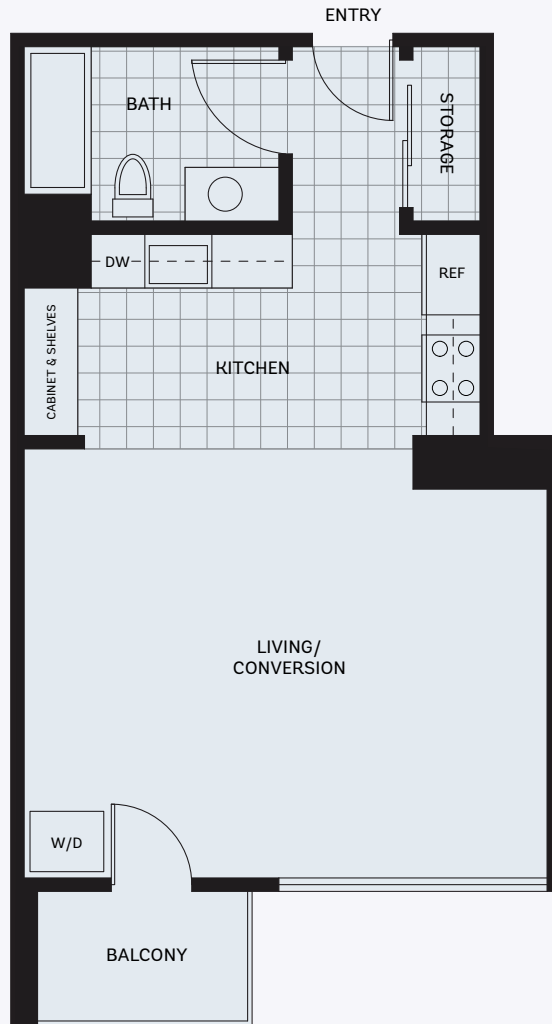

445 SF
STUDIO BEDROOM
1 BATH

MONTHLY LEASE

(760) 699-5434

www.skylineindio.com

Oasis and Bliss Avenue, Indio, CA 92201

SKYLINE
AT BLISS & OASIS

Plans are artist's renderings only, may not accurately represent the actual condition of a home as constructed, and may contain options which are not standard on all models. We reserve the right to make changes to these floor plans, specifications, dimensions, designs and elevations without prior notice. Stated dimensions and square footage are estimated and should not be used as representation of the home's actual size.

REVISION 3.20.23

UNIT TYPE C

575 SF
STUDIO BEDROOM
1 BATH

MONTHLY LEASE _____

(760) 699-5434

www.skylineindio.com

Oasis and Bliss Avenue, Indio, CA 92201

SKYLINE
AT BLISS & OASIS

Plans are artist's renderings only, may not accurately represent the actual condition of a home as constructed, and may contain options which are not standard on all models. We reserve the right to make changes to these floor plans, specifications, dimensions, designs and elevations without prior notice. Stated dimensions and square footage are estimated and should not be used as representation of the home's actual size.

REVISION 3.20.23

UNIT TYPE D

575 SF
STUDIO BEDROOM
1 BATH

MONTHLY LEASE _____

(760) 699-5434

www.skylineindio.com

Oasis and Bliss Avenue, Indio, CA 92201

SKYLINE
AT BLISS & OASIS