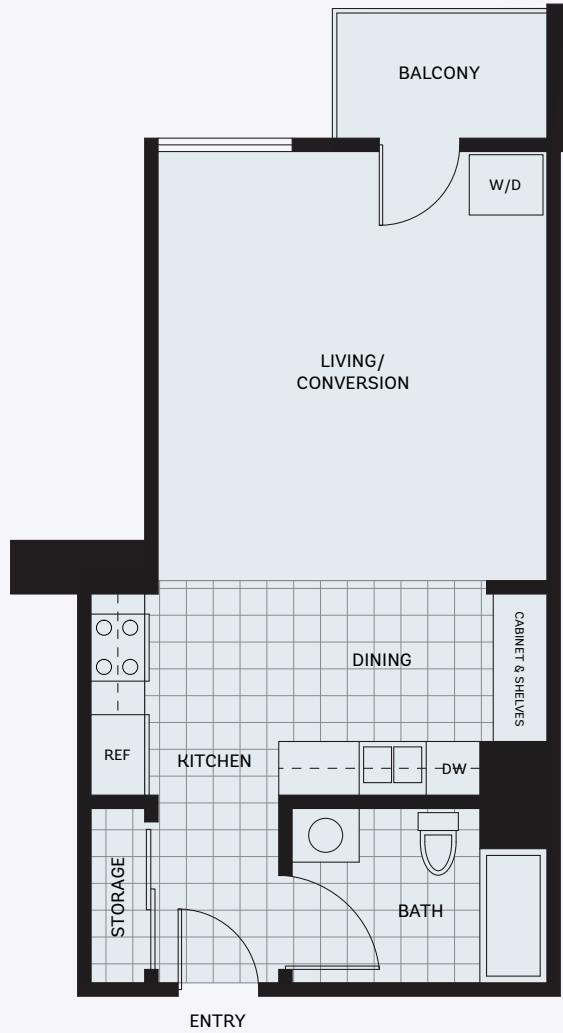

UNIT TYPE A

513 SF
STUDIO BEDROOM
1 BATH

MONTHLY LEASE _____

(760) 699-5434

www.skylineindio.com

Oasis and Bliss Avenue, Indio, CA 92201

SKYLINE
AT BLISS & OASIS

UNIT TYPE B

445 SF
STUDIO BEDROOM
1 BATH

MONTHLY LEASE

(760) 699-5434

www.skylineindio.com

Oasis and Bliss Avenue, Indio, CA 92201

SKYLINE
AT BLISS & OASIS

Plans are artist's renderings only, may not accurately represent the actual condition of a home as constructed, and may contain options which are not standard on all models. We reserve the right to make changes to these floor plans, specifications, dimensions, designs and elevations without prior notice. Stated dimensions and square footage are estimated and should not be used as representation of the home's actual size.

REVISION 3.20.23

UNIT TYPE C

575 SF
STUDIO BEDROOM
1 BATH

MONTHLY LEASE _____

(760) 699-5434

www.skylineindio.com

Oasis and Bliss Avenue, Indio, CA 92201

SKYLINE
AT BLISS & OASIS