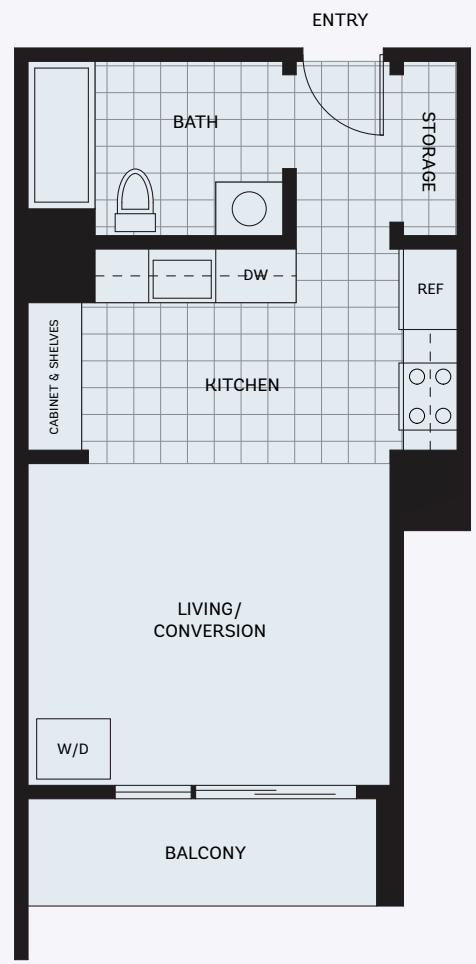

UNIT TYPE A

513 SF
STUDIO BEDROOM
1 BATH

MONTHLY LEASE _____

(760) 699-5434

www.skylineindio.com

Oasis and Bliss Avenue, Indio, CA 92201

SKYLINE
AT BLISS & OASIS

UNIT TYPE B

445 SF
STUDIO BEDROOM
1 BATH

MONTHLY LEASE

(760) 699-5434

www.skylineindio.com

Oasis and Bliss Avenue, Indio, CA 92201

SKYLINE
AT BLISS & OASIS

Plans are artist's renderings only, may not accurately represent the actual condition of a home as constructed, and may contain options which are not standard on all models. We reserve the right to make changes to these floor plans, specifications, dimensions, designs and elevations without prior notice. Stated dimensions and square footage are estimated and should not be used as representation of the home's actual size.

REVISION 3.20.23

UNIT TYPE C

575 SF
STUDIO BEDROOM
1 BATH

MONTHLY LEASE _____

(760) 699-5434

www.skylineindio.com

Oasis and Bliss Avenue, Indio, CA 92201

SKYLINE
AT BLISS & OASIS